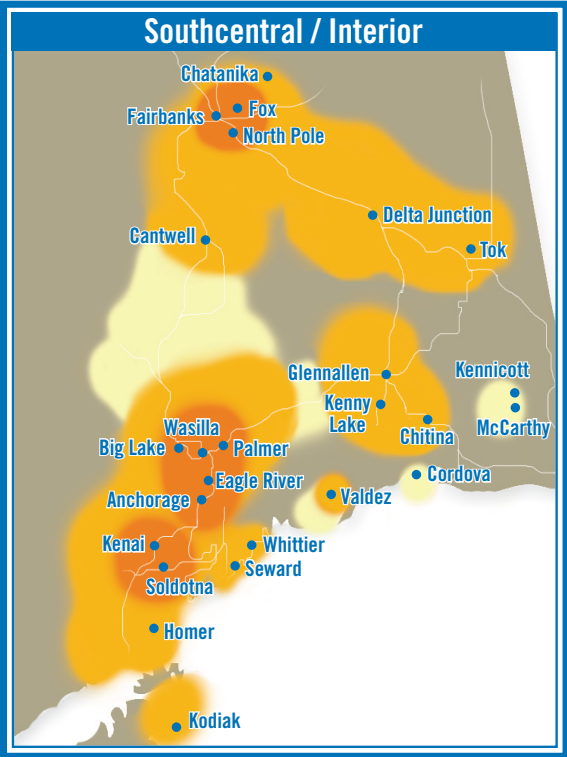

ACS Alaska Coverage Map

- Voice & Enhanced Services
PLUS Mobile Broadband (EVDO)
• All Enhanced Services PLUS the FASTEST Mobile Internet Connection
- Voice & Enhanced Services (1xRTT)
- Voice Only
- No Coverage

Enhanced Services:

- Global Text Messaging
- Picture & Video Messaging
- Mobile Web 2.0
- BREW™ Access
- Mobile Internet Access

Coverage depicted on map is approximate and may not be available at all times in all areas shown.