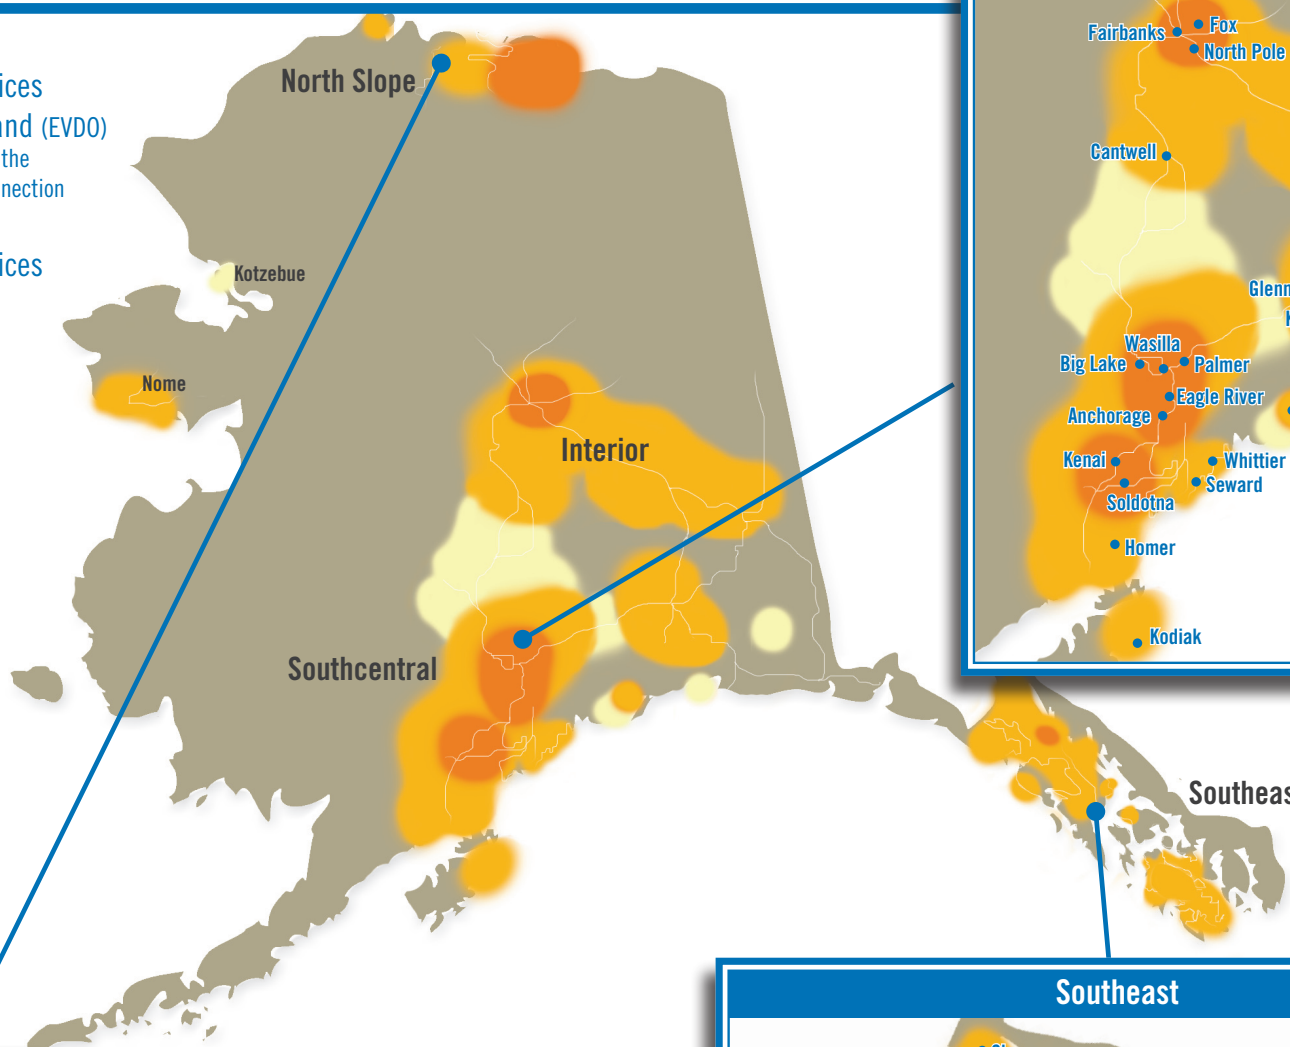

ACS Alaska Coverage Map

- Voice & Enhanced Services
PLUS Mobile Broadband (EVDO)
• All Enhanced Services PLUS the FASTEST Mobile Internet Connection
- Voice & Enhanced Services (1xRTT)
- Voice Only
- No Coverage

Enhanced Services:

- Global Text Messaging
- Picture & Video Messaging
- Mobile Web 2.0
- BREW™ Access
- Mobile Internet Access

Coverage depicted on map is approximate and may not be available at all times in all areas shown.