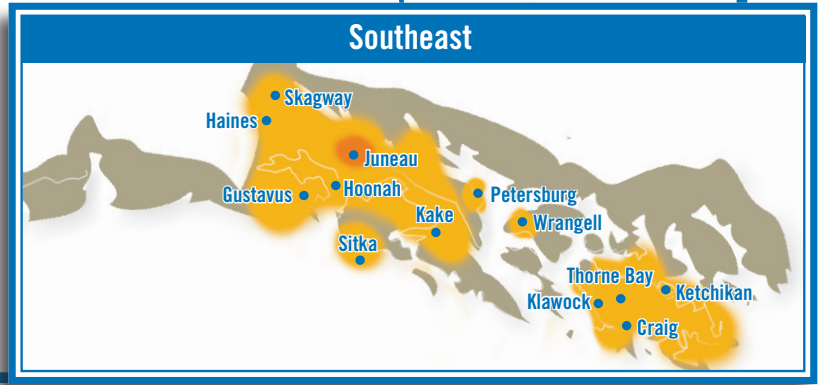

ACS Alaska Coverage Map

- Voice & Enhanced Services
PLUS Mobile Broadband (EVDO)
• All Enhanced Services PLUS the FASTEST Mobile Internet Connection
- Voice & Enhanced Services (1xRTT)
- Voice Only
- No Coverage

Enhanced Services:

- Global Text Messaging
- Picture & Video Messaging
- Mobile Web 2.0
- BREW™ Access
- Mobile Internet Access

Coverage depicted on map is approximate and may not be available at all times in all areas shown.