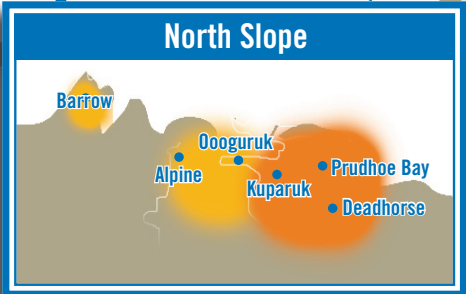

ACS Alaska Coverage Map

- Voice & Enhanced Services
PLUS Mobile Broadband (EVDO)
• All Enhanced Services PLUS the FASTEST Mobile Internet Connection
- Voice & Enhanced Services (1xRTT)
- Voice Only
- No Coverage

Enhanced Services:

- Global Text Messaging
- Picture & Video Messaging
- Mobile Web 2.0
- BREW™ Access
- Mobile Internet Access

Coverage depicted on map is approximate and may not be available at all times in all areas shown.